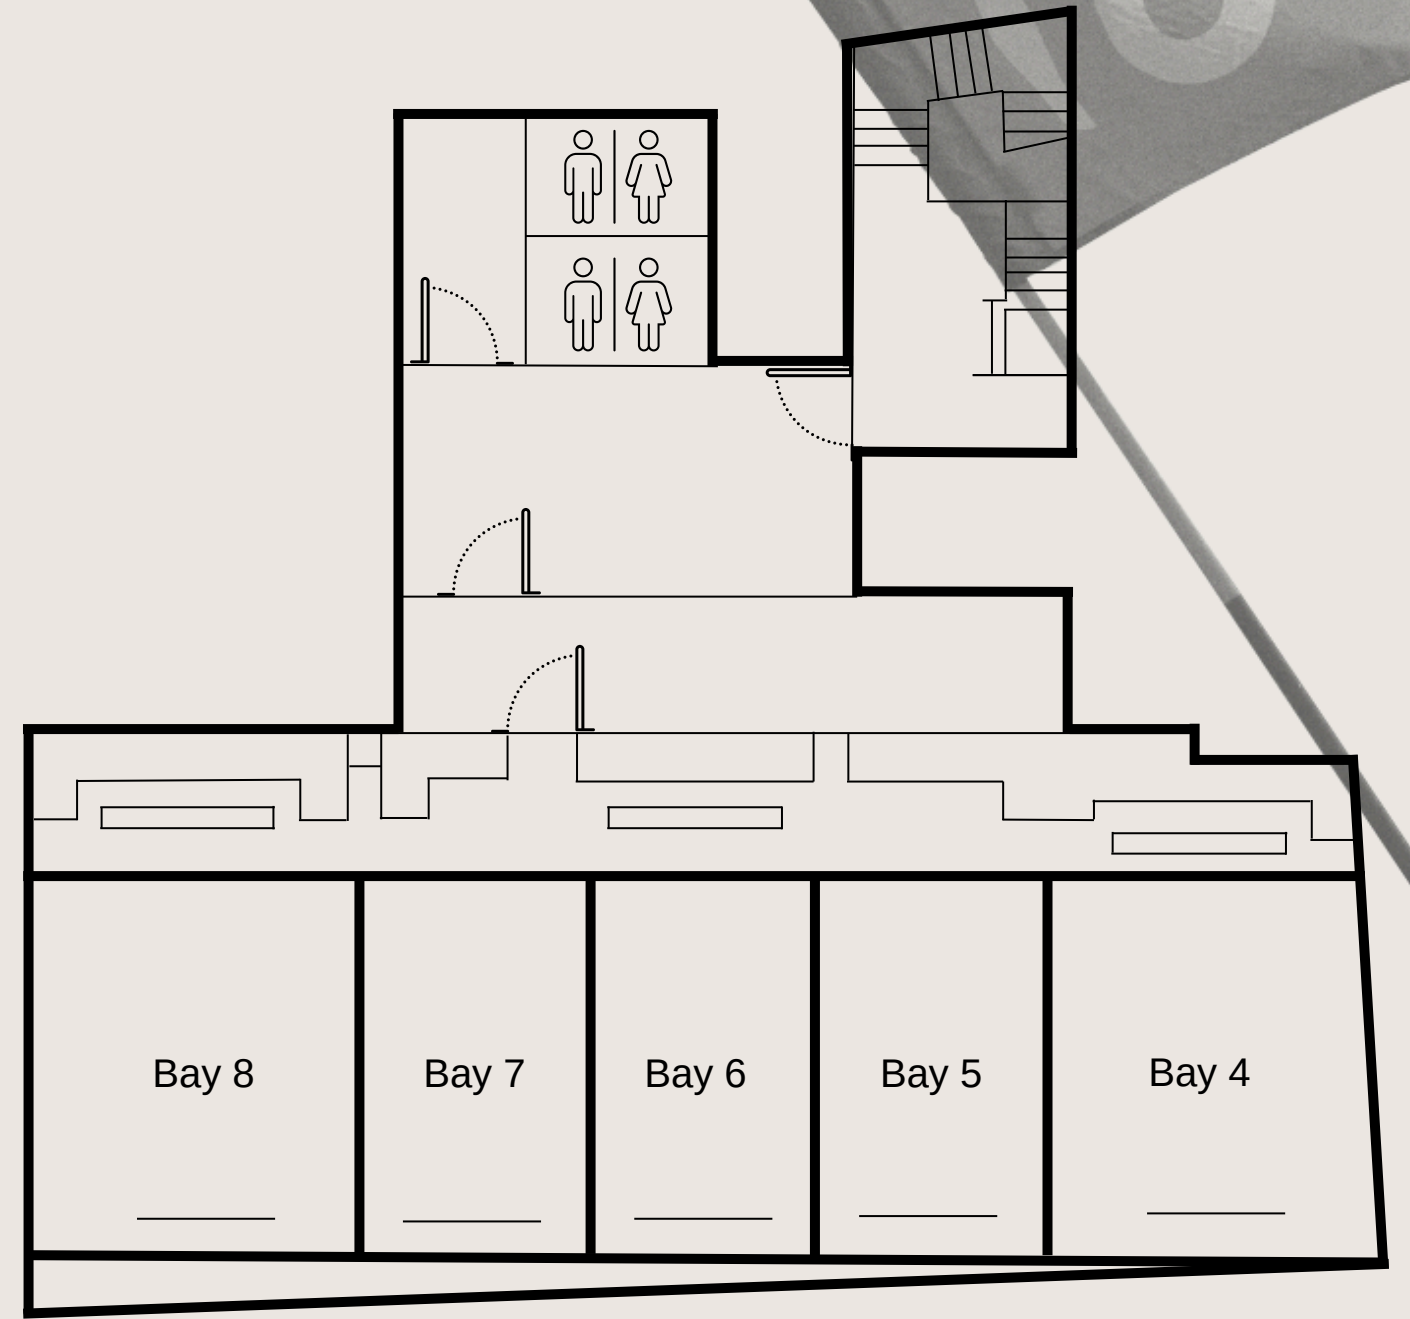

PGA Pro for event assistance

From £150 ph

Additional dish per person

£9 pp

Soho Floorplan

City Floorplan

Ground Floor

Upper Floor

Lower Floor

Three.
London.
Clubs.

Pitch.Soho

Nestled down quiet Meard Street, our flagship Soho Clubhouse is both a golfing sanctuary from the outside world and in the heart of the action. Spread over 8,000 sqft with nine versatile bays and a chic bar, it's a flexible events space built around golf but offering so much more.