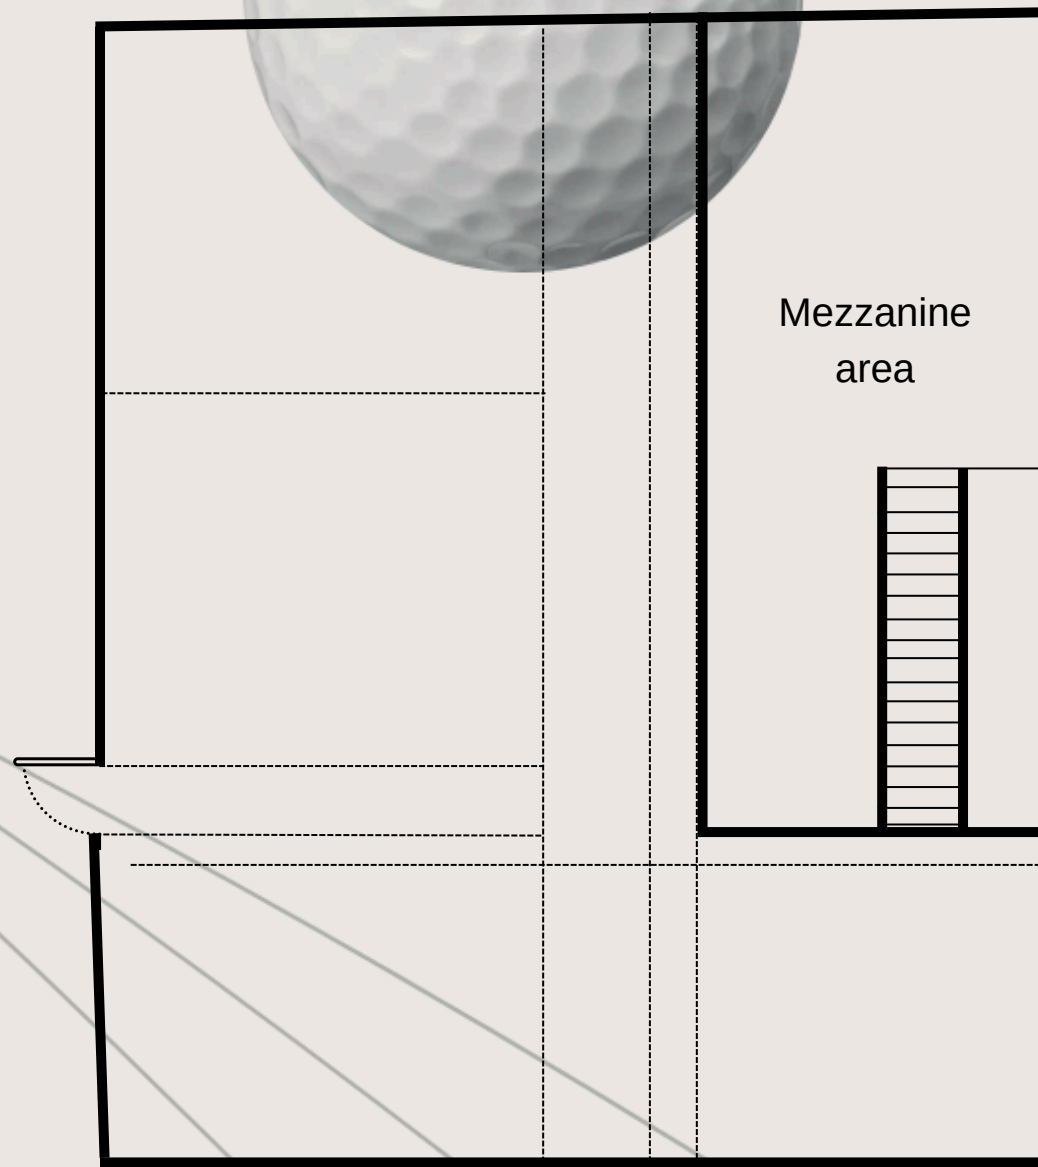

Upper Floor