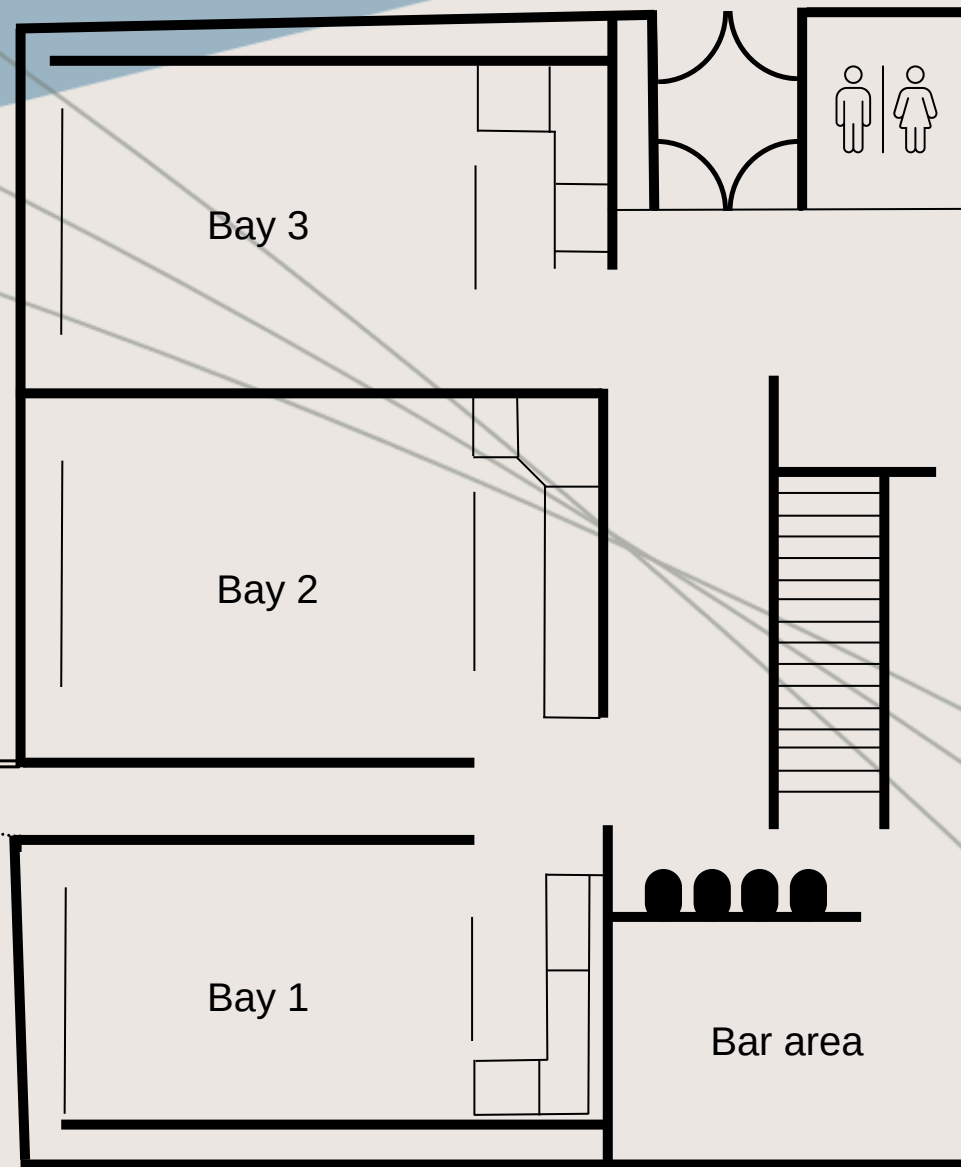

City Floorplan

Ground Floor