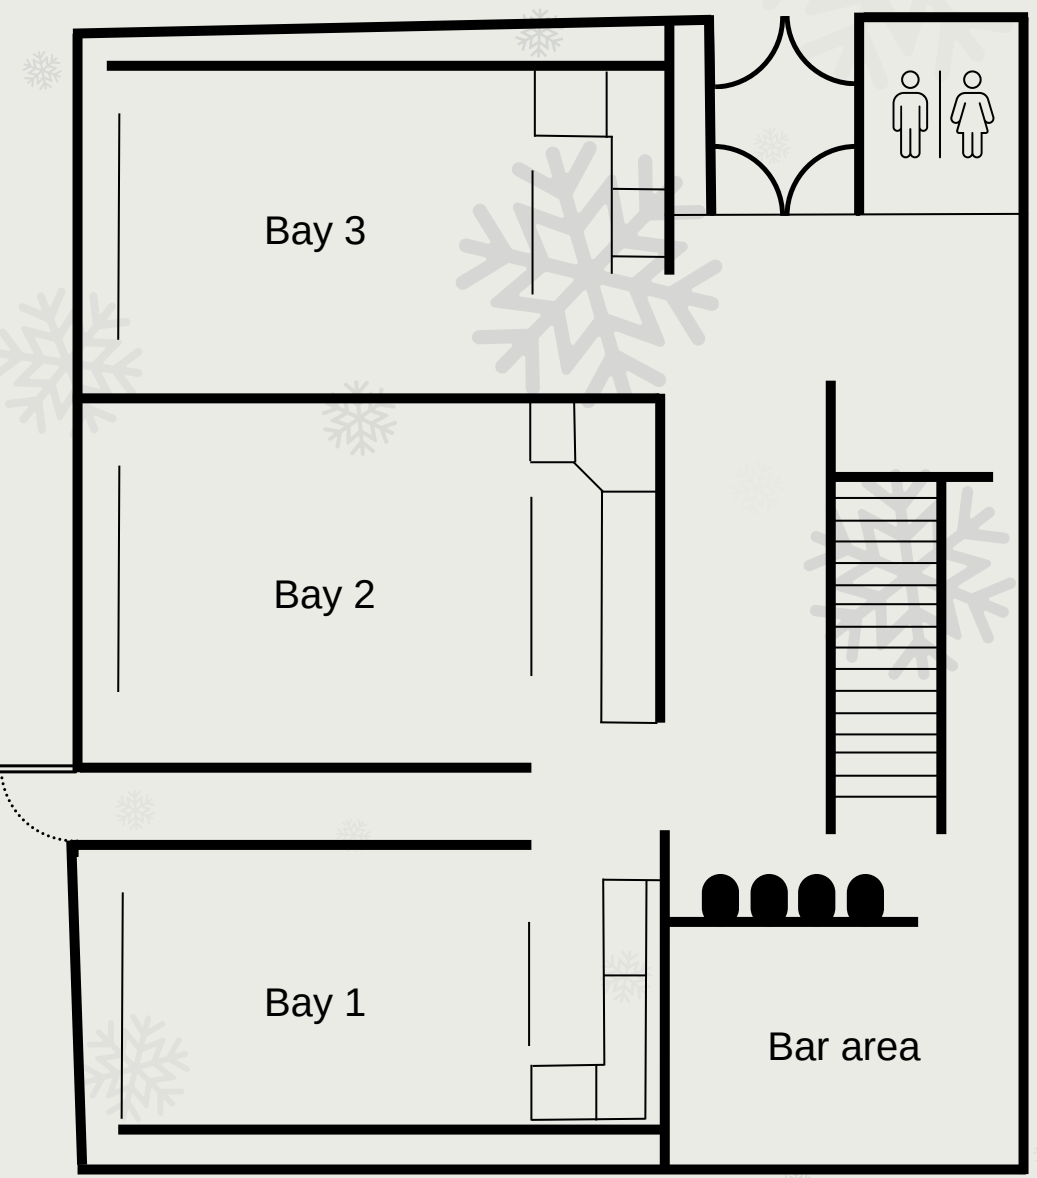

12 Meard St,
London
W1F 0EQ

City

62 Bishopsgate,
London
EC2N 4AW

Square Footage: 8,000 sqft

Soho Floorplan

City Floorplan

Square Footage: 3,300 sqft
Max Capacity: Upstairs 80

Ground Floor

Upper Floor

Lower Floor

A close-up photograph of a Christmas tree. The focus is on a large, shimmering copper-colored ornament with a textured, glittery surface. The ornament is surrounded by dark green pine needles and several warm white lights that are out of focus, creating a bokeh effect. The background is a soft, warm glow, suggesting an indoor setting with ambient lighting.