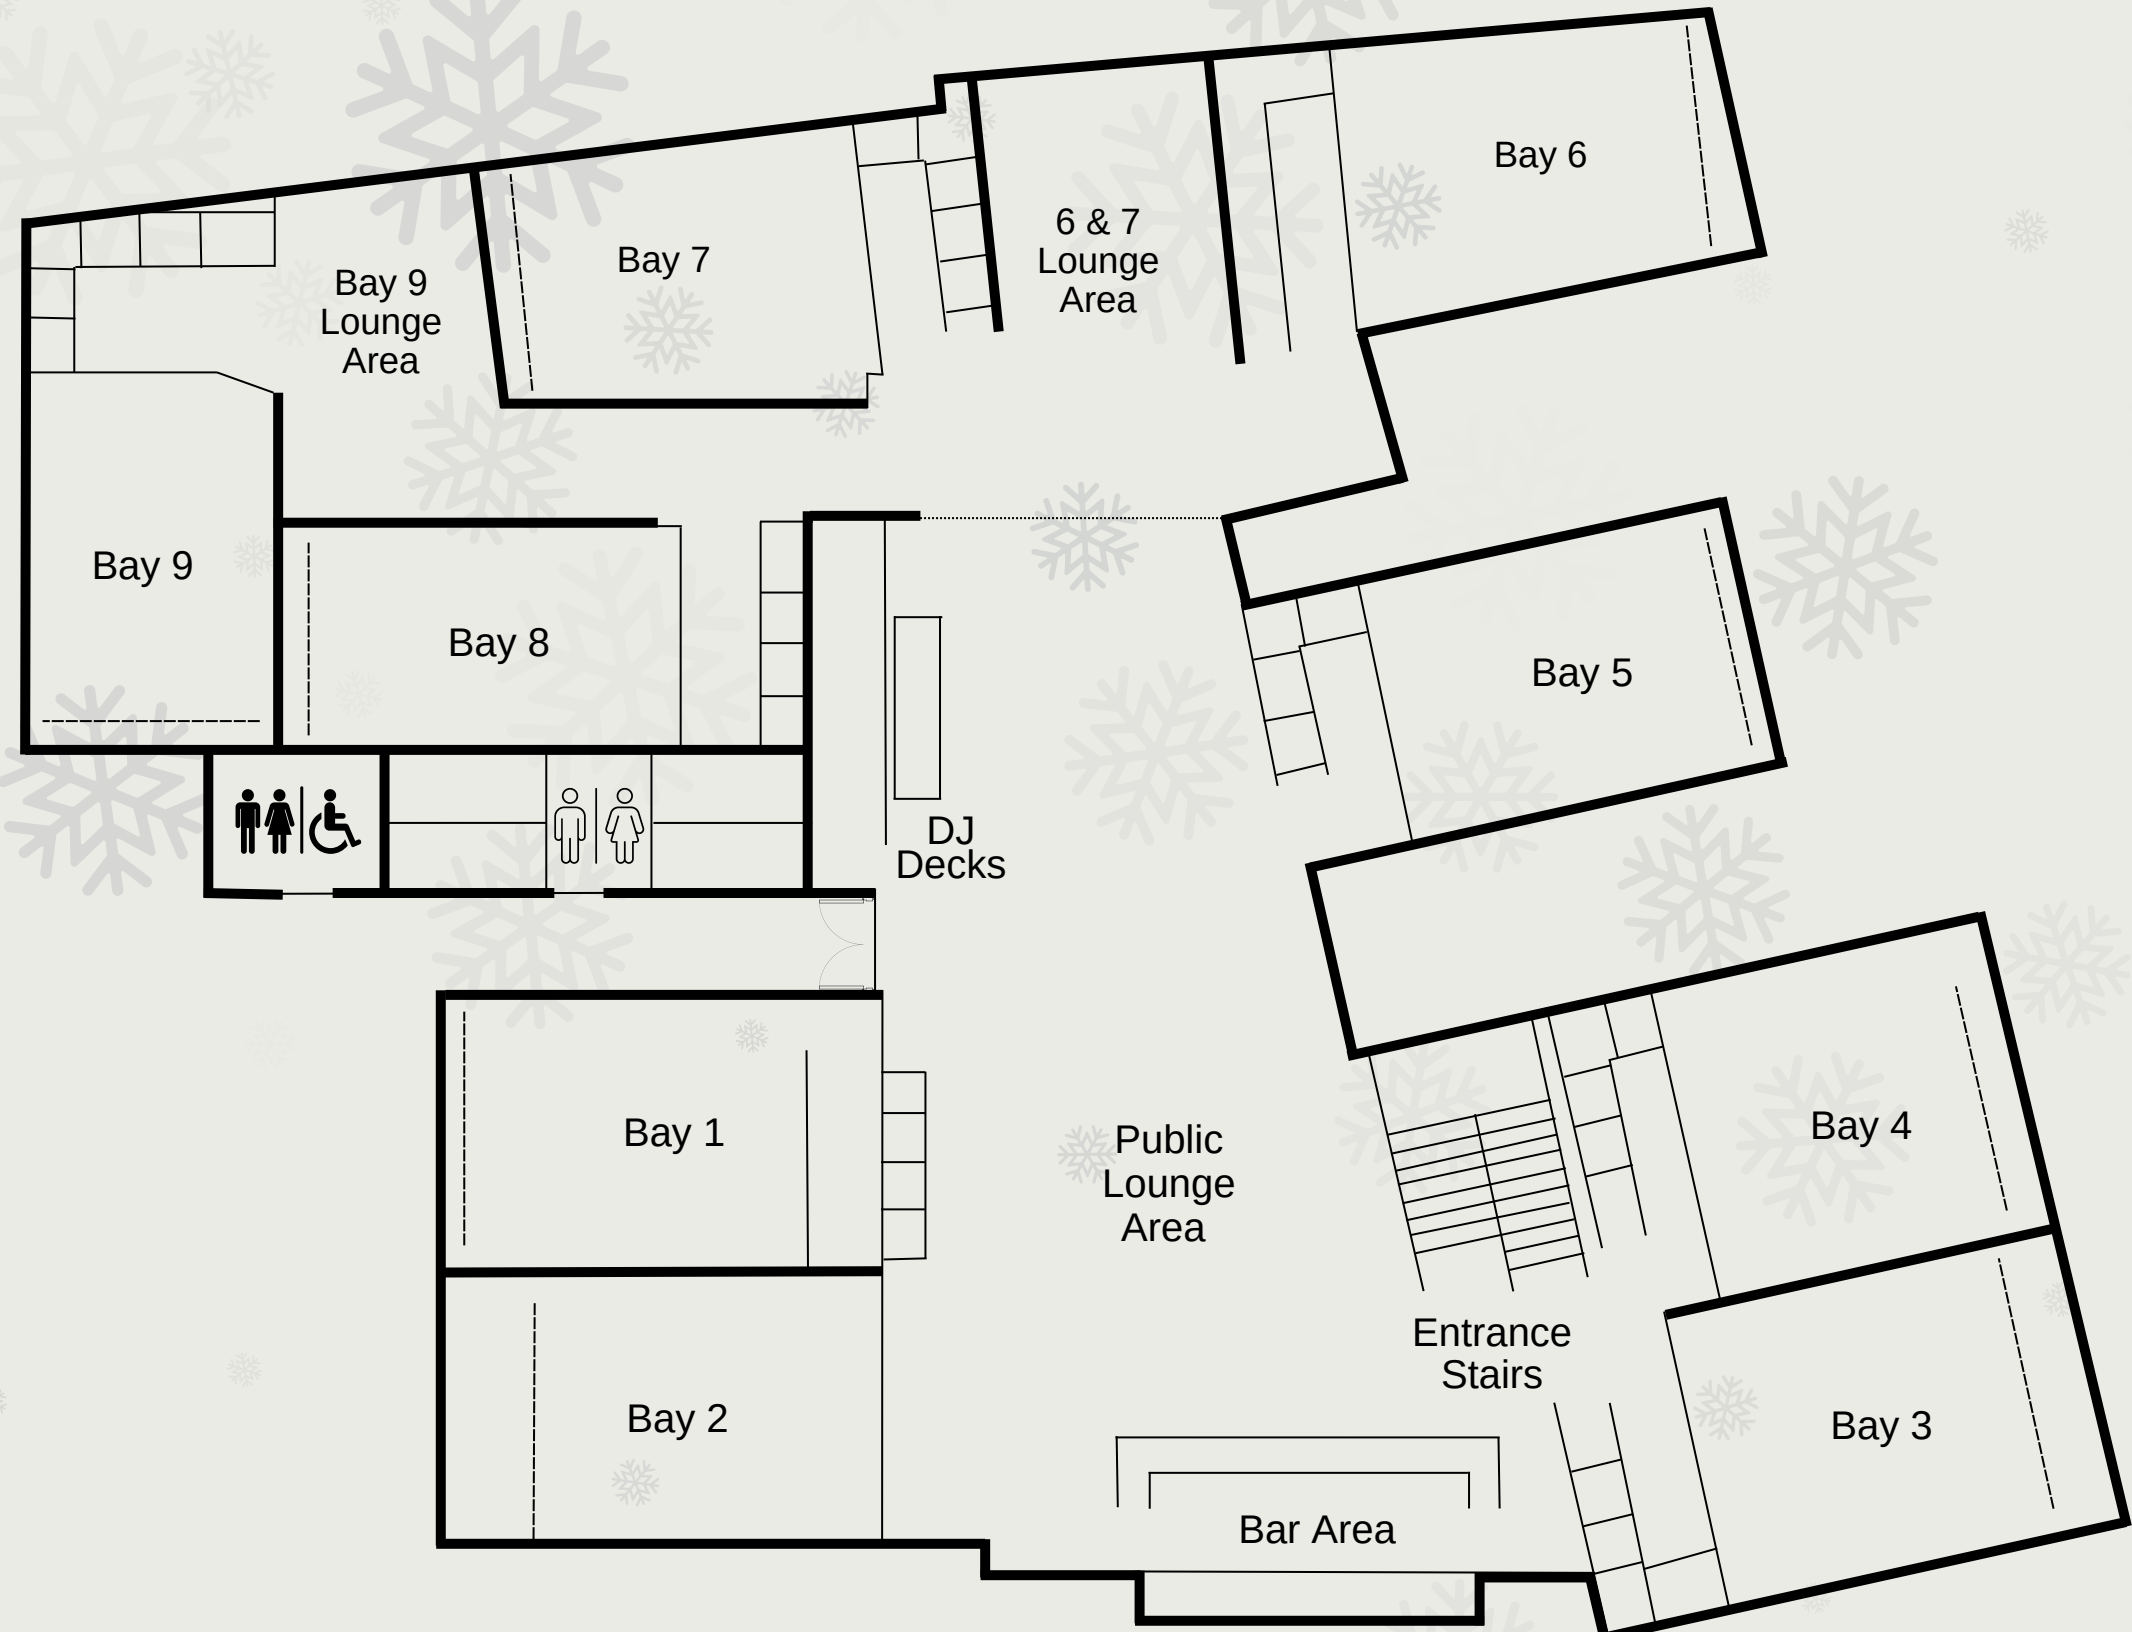

12 Meard St,
London
W1F 0EQ

City

62 Bishopsgate,
London
EC2N 4AW

Square Footage: 8,000 sqft

Soho Floorplan

City Floorplan

Square Footage: 3,300 sqft
Max Capacity: Upstairs 80

Ground Floor