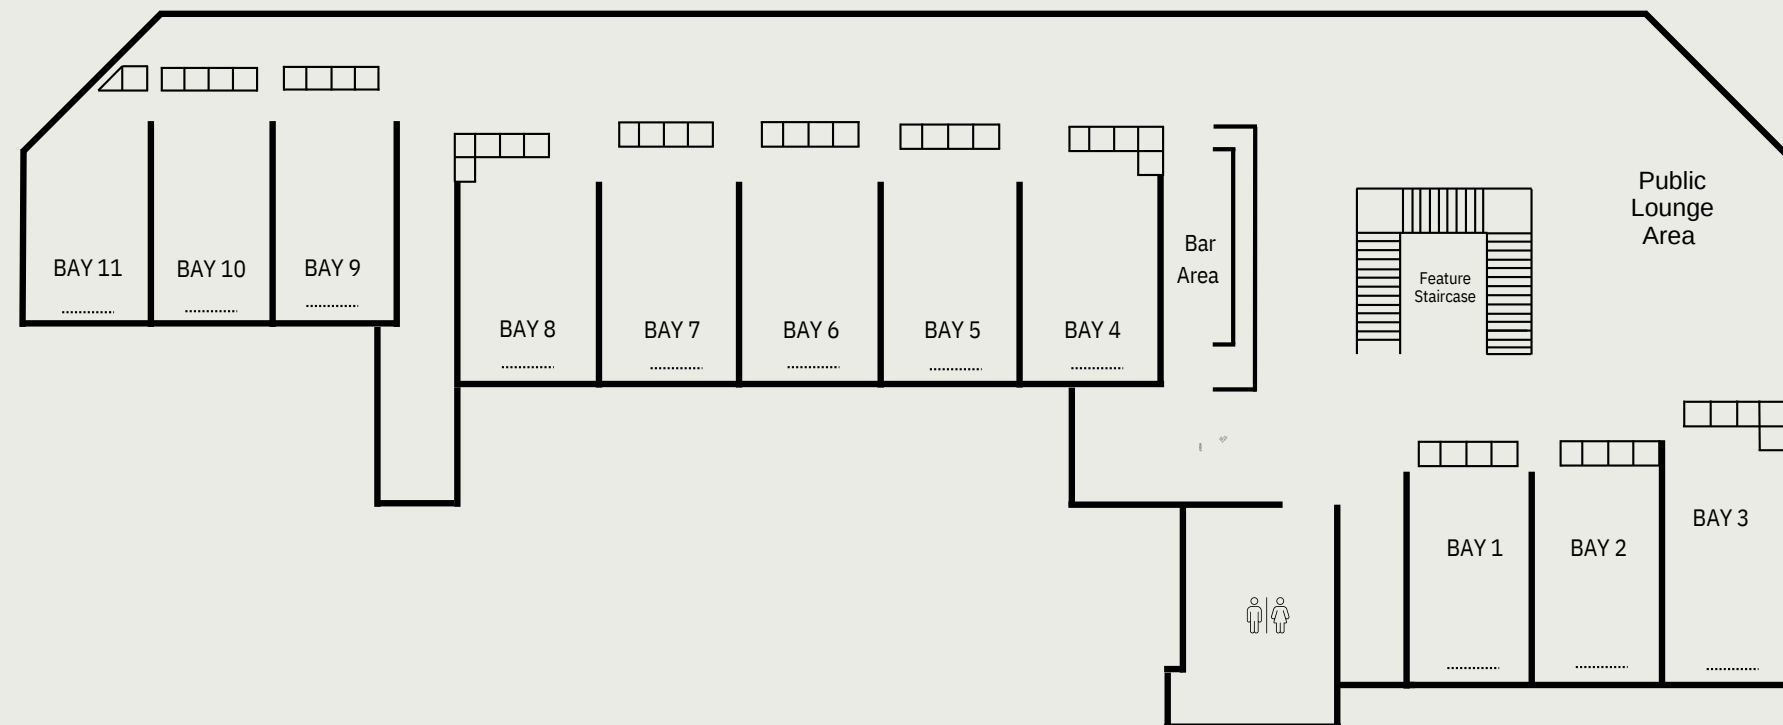

Ground Floor

Covering 14,500 square feet, this state-of-the-art space includes:

- Eleven Trackman-powered bays
- An exclusive members' area
- Two bars and a restaurant
- A Trendy Golf concept store
- Riverside terrace with seating
- Three Shuffleboards