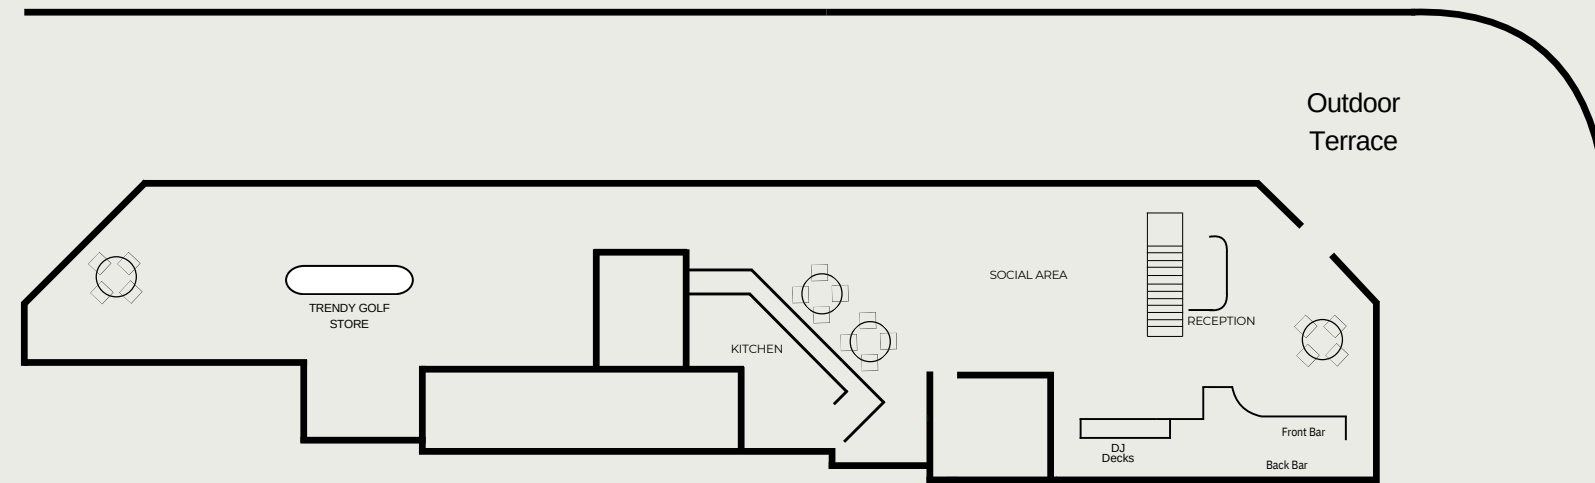

Ground Floor

Covering 14,500 square feet, this state-of-the-art space includes:

- Eleven Trackman-powered bays
- An exclusive members' area
- Two bars and a restaurant
- A Trendy Golf concept store
- Riverside terrace with seating
- Three Shuffleboards